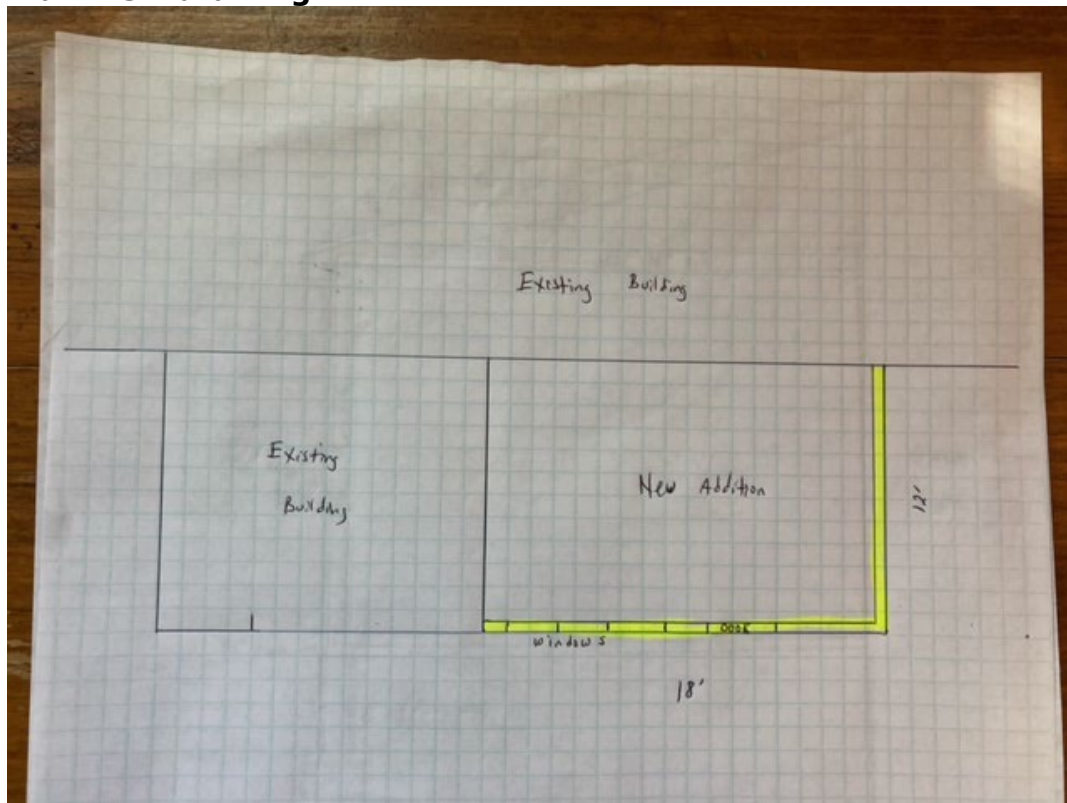

- Dimensions for the addition will be 12' x 17' onto the existing building, in the back of the house where the playground is located.
- Current septic system includes two 1250-gallon tanks. These are pumped annually. Out of the children we have enrolled, 10 to 12 of them are still in diapers.

### Plan view drawing

## Elevation view drawing