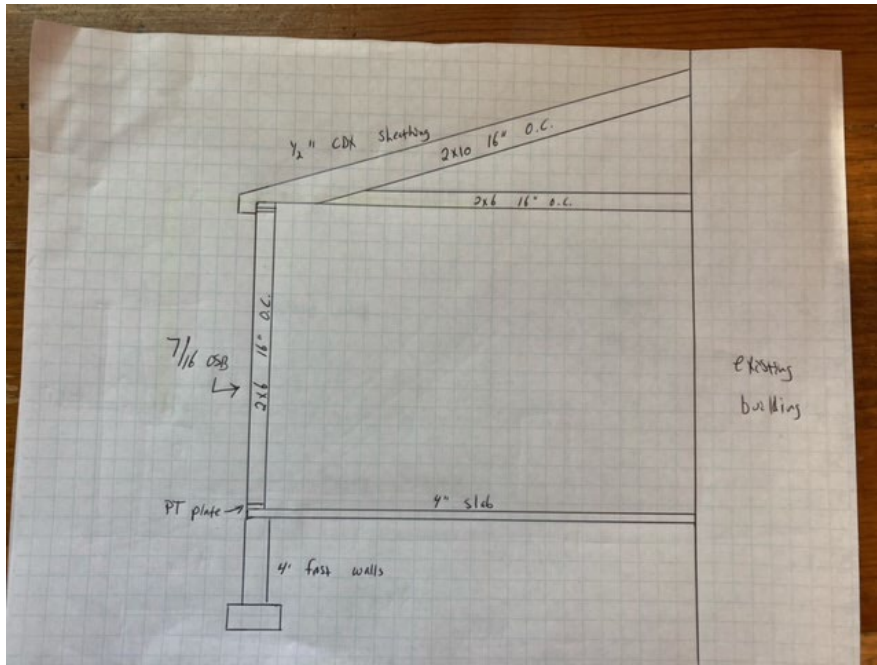

- Dimensions for the addition will be 12' x 17' onto the existing building, in the back of the house where the playground is located.
- Current septic system includes two 1250-gallon tanks. These are pumped annually. Out of the children we have enrolled, 10 to 12 of them are still in diapers.

### Plan view drawing

## Elevation view drawing